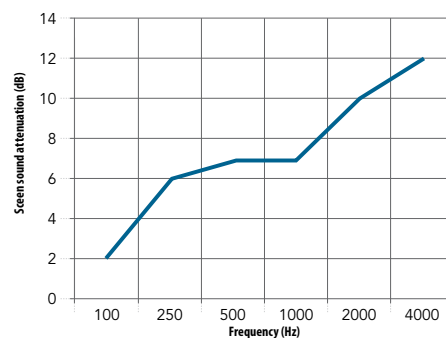

Réaction au feu
B-s1,d0
Selon la norme EN 13501-1

Entretien

- Cadre : aspirateur, chiffon humide et nettoyage à basse pression avec mousse
- Toile : aspirateur, chiffon humide et lavage en machine jusqu'à 70 degrés

Hygiène
La laine de roche ne contient aucun élément nutritif et ne permet pas le développement des micro-organismes

Recyclabilité
Laine de roche entièrement recyclable

Matériaux et santé
Tous les matériaux utilisés dans les produits Rockfon sont contrôlés selon la liste des substances réglementées par REACH et ne contiennent pas de substances extrêmement préoccupantes (SVHC). Les fibres de laine de roche Rockfon sont conformes à la réglementation européenne relative à la sécurité des fibres et détiennent une certification EUCEB.

Environnement intérieur
Les plafonds Rockfon sont classés E1 conformément à la norme EN 13964 (EN 717-1).